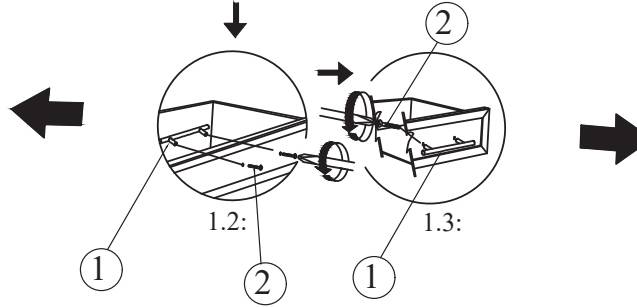

ASSEMBLY INSTRUCTION

FOR C0332A- 020,N35,N45 - NIGHTSTAND ,CHEST & DRESSER

STEP 1:
Assemble the Handle(A) as shown.

Night Stand

No	Hardware List	Qty
1	HANDLE 	2 pcs
2	Truss Head Machine Screw m4 x 25mm 	4 pcs

Chest

No	Hardware List	Qty
1	HANDLE 	5 pcs
2	Truss Head Machine Screw m4 x 25mm 	10 pcs

Dresser

No	Hardware List	Qty
1	HANDLE 	8 pcs
2	Truss Head Machine Screw m4 x 25mm 	16 pcs