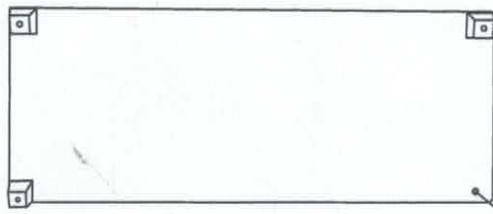

Assembly Instruction

Model:U9382D

Hardware List:

NO.	Picture	Description	Sofa	Chaise
A	 H:10CM	Plastic Leg	4pcs	5pcs
B	 M8*60MM	Bolt	4pcs	5pcs

Sofa

Chaise