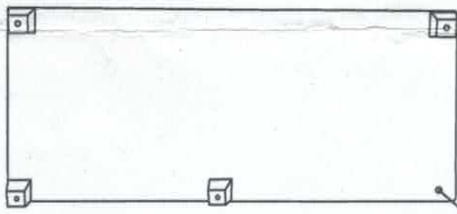

Assembly Instruction

Model:U9382D

Hardware List:

NO.	Picture	Description	Sofa	Chaise
A	 H:10CM	Plastic Leg	4pcs	5pcs
B	 M8*60MM	Bolt	4pcs	5pcs

Sofa

Chaise